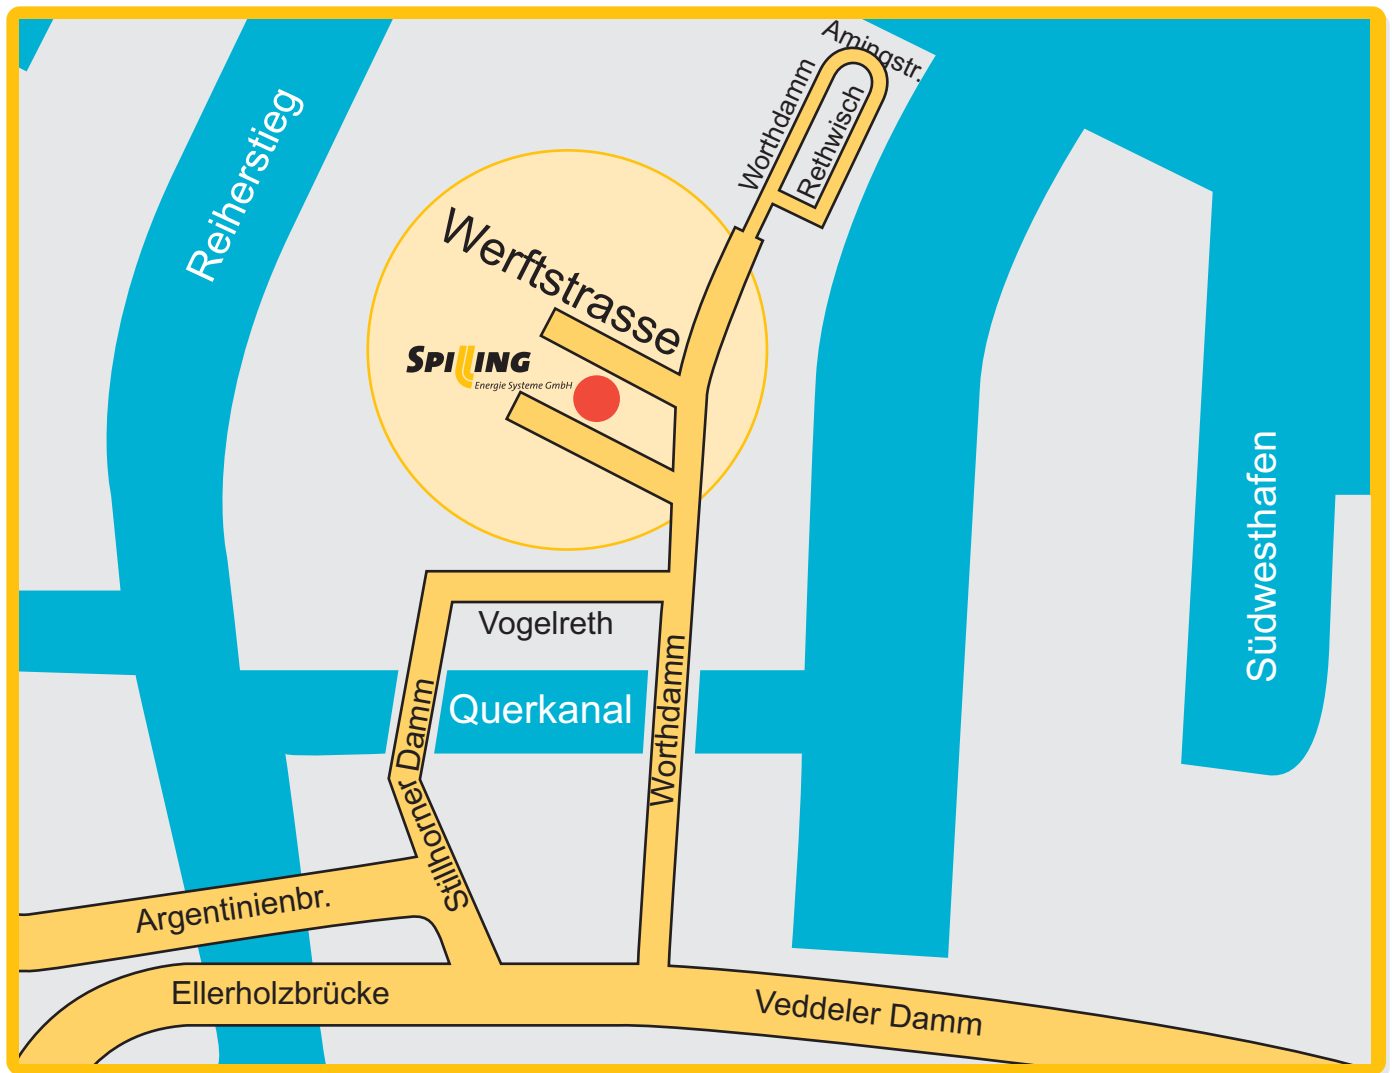

SURROUNDING AREA

DETAILED VIEW

Directions:

Our office is located in the free port of Hamburg. The free port's traffic management system is arranged around port warehouses (Lagerschuppen). Within the free port, please follow the white signs to "Schuppen 65", which is located at Worthdamm, just next to Spilling Energie Systeme GmbH.

You can reach the free port by car as follows:

Via the A1:

Junction Hamburg-Süd via the A255 direction city centre, exit Hamburg-Veddel

Via the A7:

South of the Elbe, exit Hamburg-Waltershof via the Köhlbrand bridge